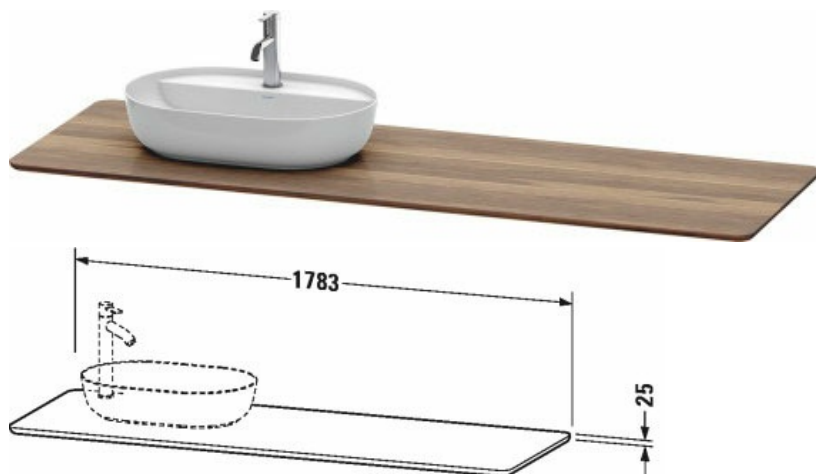

Luv Real wood massive console # LU9463L7777

|< 1783 mm >|

Real wood massive console	Dimension	Weight	Order number
1 countertop with one cut-out left or right, for vanity units for console			
Colors			
M77 American Walnut Solid Wood			
Variant			
	1783 x 595 mm		LU9463L7777
Infobox			
suitable for vanity unit # LU9563, LU9568, Mounting instructions, please see vanity unit, Please specify when ordering:, - L/R = Washbasin left or right possible			
Suitable products			
Vanit unit for console floor-standing 2 pull-out compartments, 1733 x 570 mm	1733 x 570 mm		LU9563 L/R
Vanit unit for console floor-standing 2 drawers, 2 pull-out compartments, 1733 x 570 mm	1733 x 570 mm		LU9568 L/R